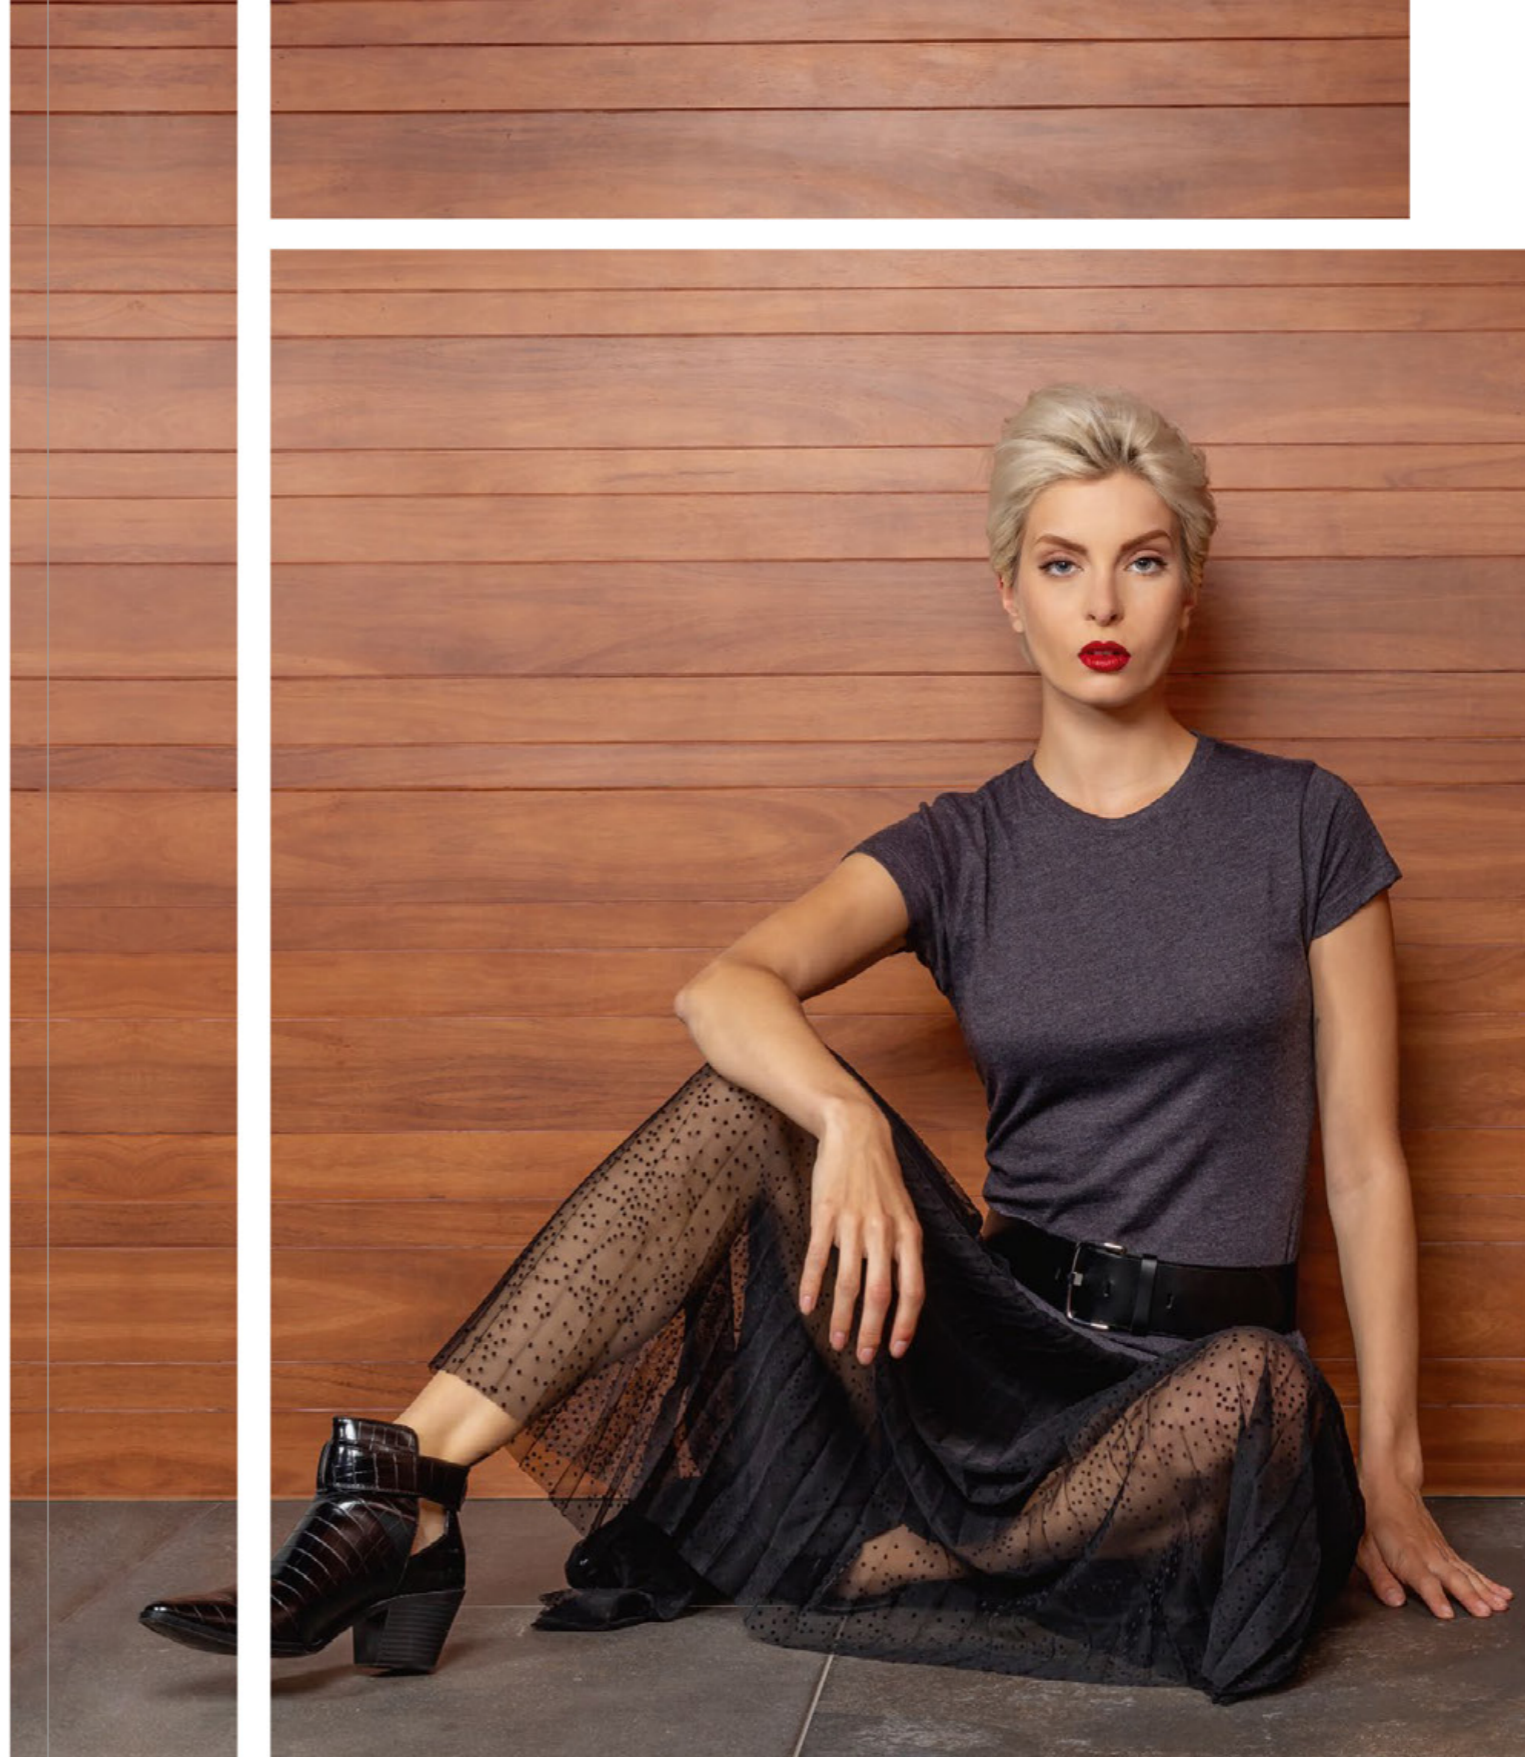

BLEND CREW NECK T-SHIRT MAN | LADY
50% Combed Ring Spun Cotton - 50% Polyester 4.7 oz/yd² | Jersey | S - M - L - XL - 2XL

MAN
☒ S - 2XL 72 PIECES / BOX

LADY
☒ S - 2XL 96 PIECES / BOX

PLAYERA BLEND CUELLO REDONDO CABALLERO | DAMA
50% Algodón Peinado - 50% Poliéster 160 g/m² | Jersey | CH - M - G - EG - 2EG

CABALLERO
☒ CH - 2EG 72 PIEZAS / CAJA

DAMA
☒ CH - 2EG 96 PIEZAS / CAJA